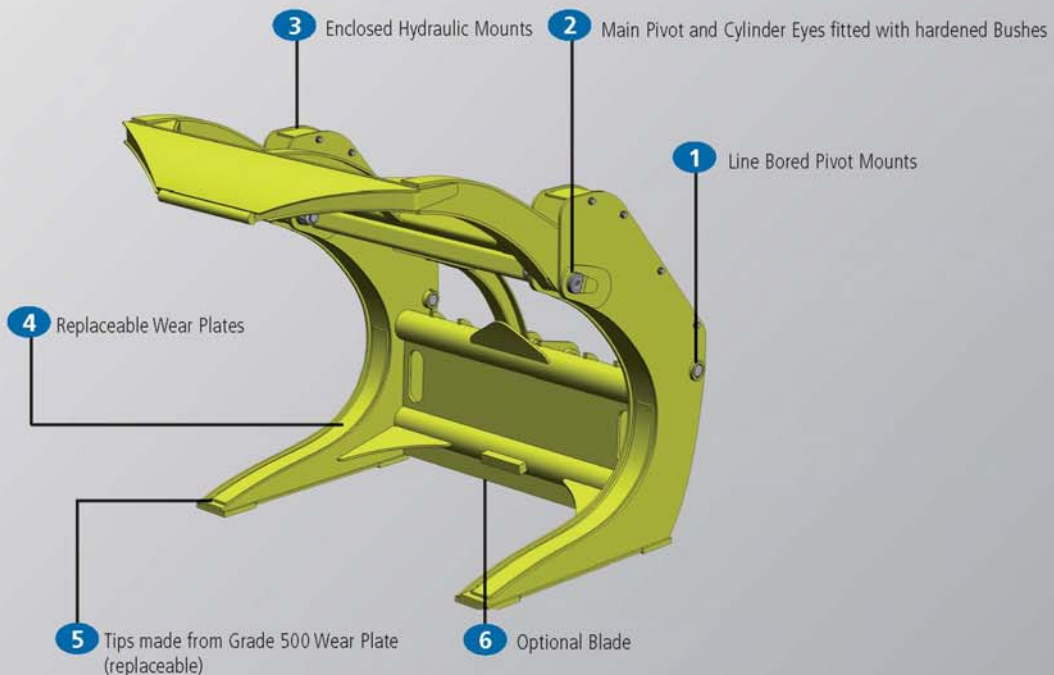

OEM Sizing Guide

WEIGHT CLASS	CAT	VOLVO	HYUNDAI	KAWASAKI	KOMATSU	HITACHI	JOHN DEERE
15-18 tonne	938	L90 - L120	HL757 - HL760	70VZ - 80ZV	320 - 380	ZW180 - ZW220	524 - 644
18-22 tonne	950 - 962	L120 - L150	HL770	85ZV - 90ZV	430 - 470	ZW250 - ZW310	724 - 744
28-32 tonne	980	L180 - L220	HL780	85ZV - 90ZV	480 - 500	LX300	824 - 844 HITACHI