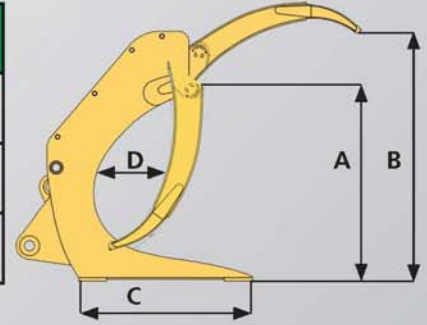

Brightwater

LOG FORKS

Rugged & Reliable

Brightwater Log Forks are engineered to be the most rugged and reliable Log Forks on the market. For more than 30 years, Brightwater Log Forks have set the standard for productivity and toughness in the field, featuring a single section design with internal trusses for added strength. Made from mild steel plate, the Log Forks remain flexible without cracking and future hard facing either in the field or workshop remains straightforward. All pins and bushes are hardened and line bored for longevity and reduced maintenance.

All Brightwater products are supported with full service and parts back up through our nationwide branch network and distribution partners.

LOG FORKS

Rugged & Reliable

Specifications

WEIGHT CLASS	LOG FORK SIZE	A (mm)	B (mm)	C (mm)	D (mm)	WIDTH	WEIGHT
15-18 tonne	1700	1374	1735	1219	475	1800	1600
18-22 tonne	2200	1828	2267	1629	600	2104	2800
28-32 tonne	2800	2283	2844	2036	740	2277	4600